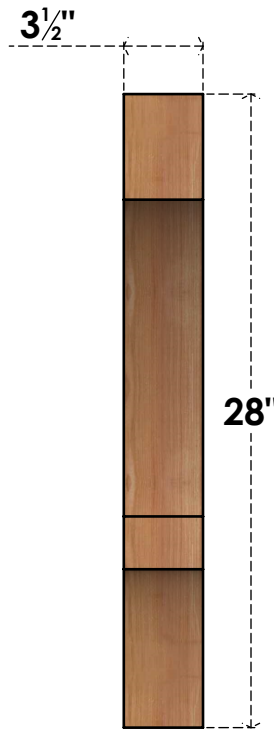

BRC04X24X28BOA00SWR

3 1/2"W X 24"D X 28"H BALBOA SMOOTH BRACE, WESTERN RED CEDAR

SIDE

FRONT

EKENA MILLWORK
 2300 WEST MAIN ST.
 CLARKSVILLE, TX 75426
 TOLL FREE: 866-607-0453
 WWW.EKENAMILLWORK.COM

NOTES

1. INSTALLATION TO BE COMPLETED IN ACCORDANCE WITH MANUFACTURER'S SPECIFICATIONS.
2. DRAWING MAY NOT BE TO SCALE
3. THIS DRAWING IS INTENDED FOR DESIGN AND PLANNING PURPOSES ONLY.
4. ALL INFORMATION CONTAINED HEREIN WAS CURRENT AT THE TIME OF DEVELOPMENT BUT MUST BE REVIEWED AND APPROVED BY THE PRODUCT MANUFACTURER TO BE CONSIDERED ACCURATE.
5. PRODUCTS ARE NOT KILN DRIED. THIS ITEM IS UNIQUE AND WILL CONTAIN THE NATURAL VARIATIONS THAT THE WOOD SPECIES OFFERS. THIS MAY RESULT IN VARIATIONS UP TO 1/4"