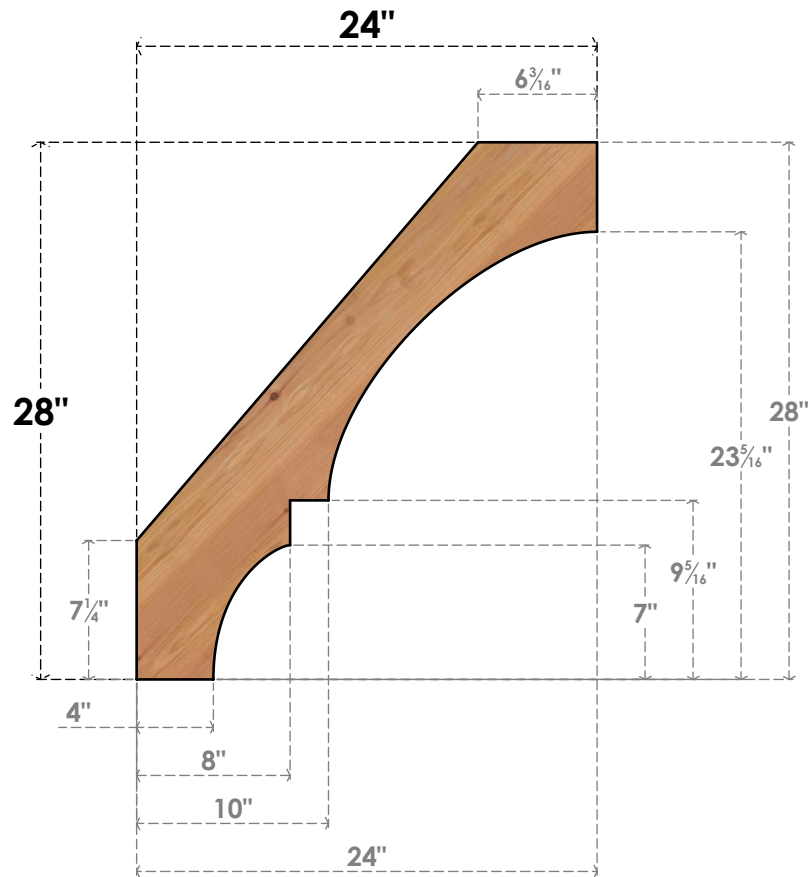

BRC04X24X28BOA00SWR

3 1/2"W X 24"D X 28"H BALBOA SMOOTH BRACE, WESTERN RED CEDAR

SIDE

FRONT

EKENA MILLWORK
 2300 WEST MAIN ST.
 CLARKSVILLE, TX 75426
 TOLL FREE: 866-607-0453
 WWW.EKENAMILLWORK.COM

NOTES

1. INSTALLATION TO BE COMPLETED IN ACCORDANCE WITH MANUFACTURER'S SPECIFICATIONS.
2. DRAWING MAY NOT BE TO SCALE
3. THIS DRAWING IS INTENDED FOR DESIGN AND PLANNING PURPOSES ONLY.
4. ALL INFORMATION CONTAINED HEREIN WAS CURRENT AT THE TIME OF DEVELOPMENT BUT MUST BE REVIEWED AND APPROVED BY THE PRODUCT MANUFACTURER TO BE CONSIDERED ACCURATE.
5. PRODUCTS ARE NOT KILN DRIED. THIS ITEM IS UNIQUE AND WILL CONTAIN THE NATURAL VARIATIONS THAT THE WOOD SPECIES OFFERS. THIS MAY RESULT IN VARIATIONS UP TO 1/4"